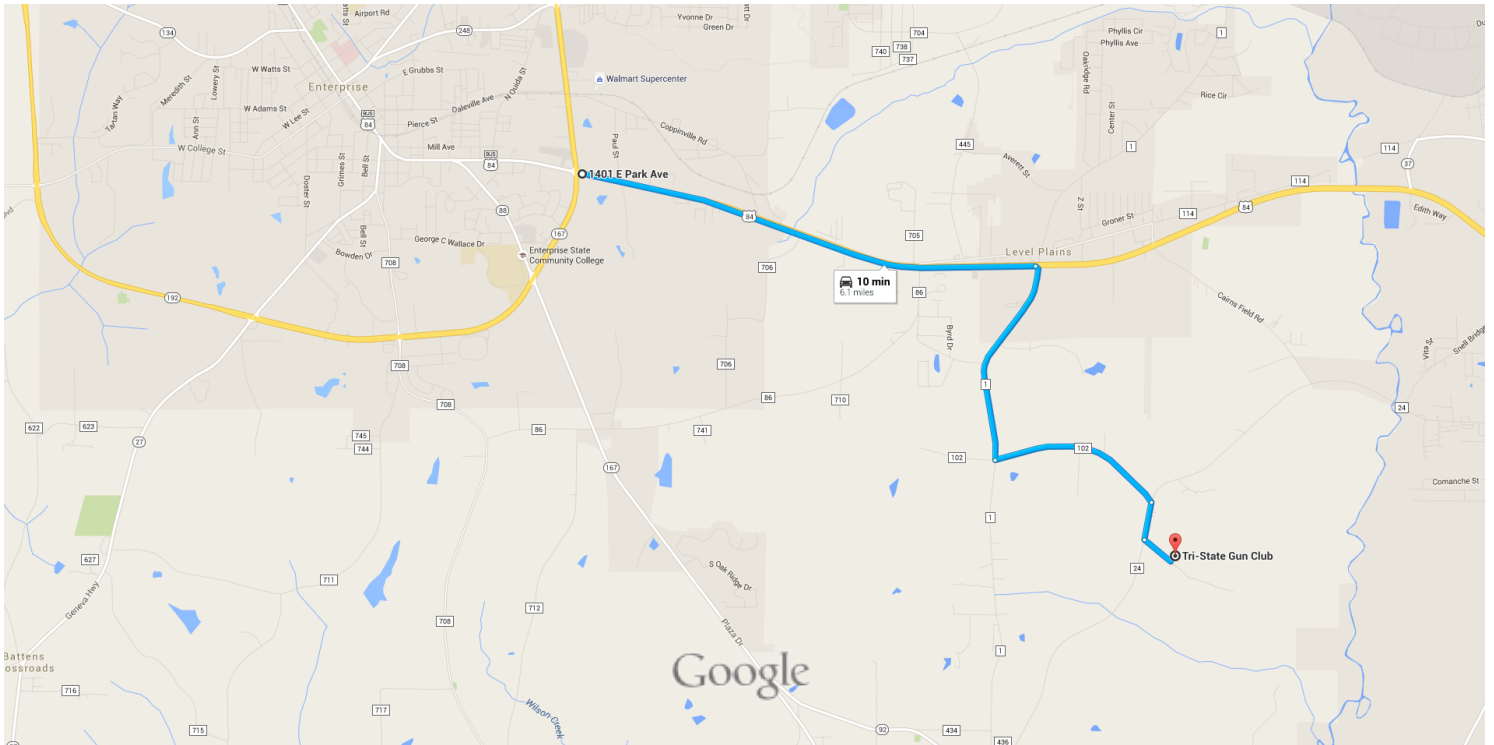

Google

1401 E Park Ave, Enterprise, AL 36330 to Tri-State Gun Club

Drive 6.1 miles, 10 min

Map data ©2015 Google 2000 ft

1401 E Park Ave

Enterprise, AL 36330

- ↑ 1. Head east on US-84 E/E Park Ave toward Paul St
 ⓘ Continue to follow US-84 E 3.0 mi
- ➡ 2. Turn right onto Co Rd 1 1.4 mi
- ↩ 3. Turn left onto Co Rd 102 1.2 mi
- ↗ 4. Slight right onto Mark Donnell Rd 0.2 mi
- ↩ 5. Turn left onto Co Rd 437
 ⓘ Destination will be on the left 0.2 mi

Tri-State Gun Club

Co Road 437, Daleville, AL 36322

These directions are for planning purposes only. You may find that construction projects, traffic, weather, or other events may cause conditions to differ from the map results, and you should plan your route accordingly. You must obey all signs or notices

9/1/2015

1401 E Park Ave, Enterprise, AL 36330 to Tri-State Gun Club - Google Maps

regarding your route.